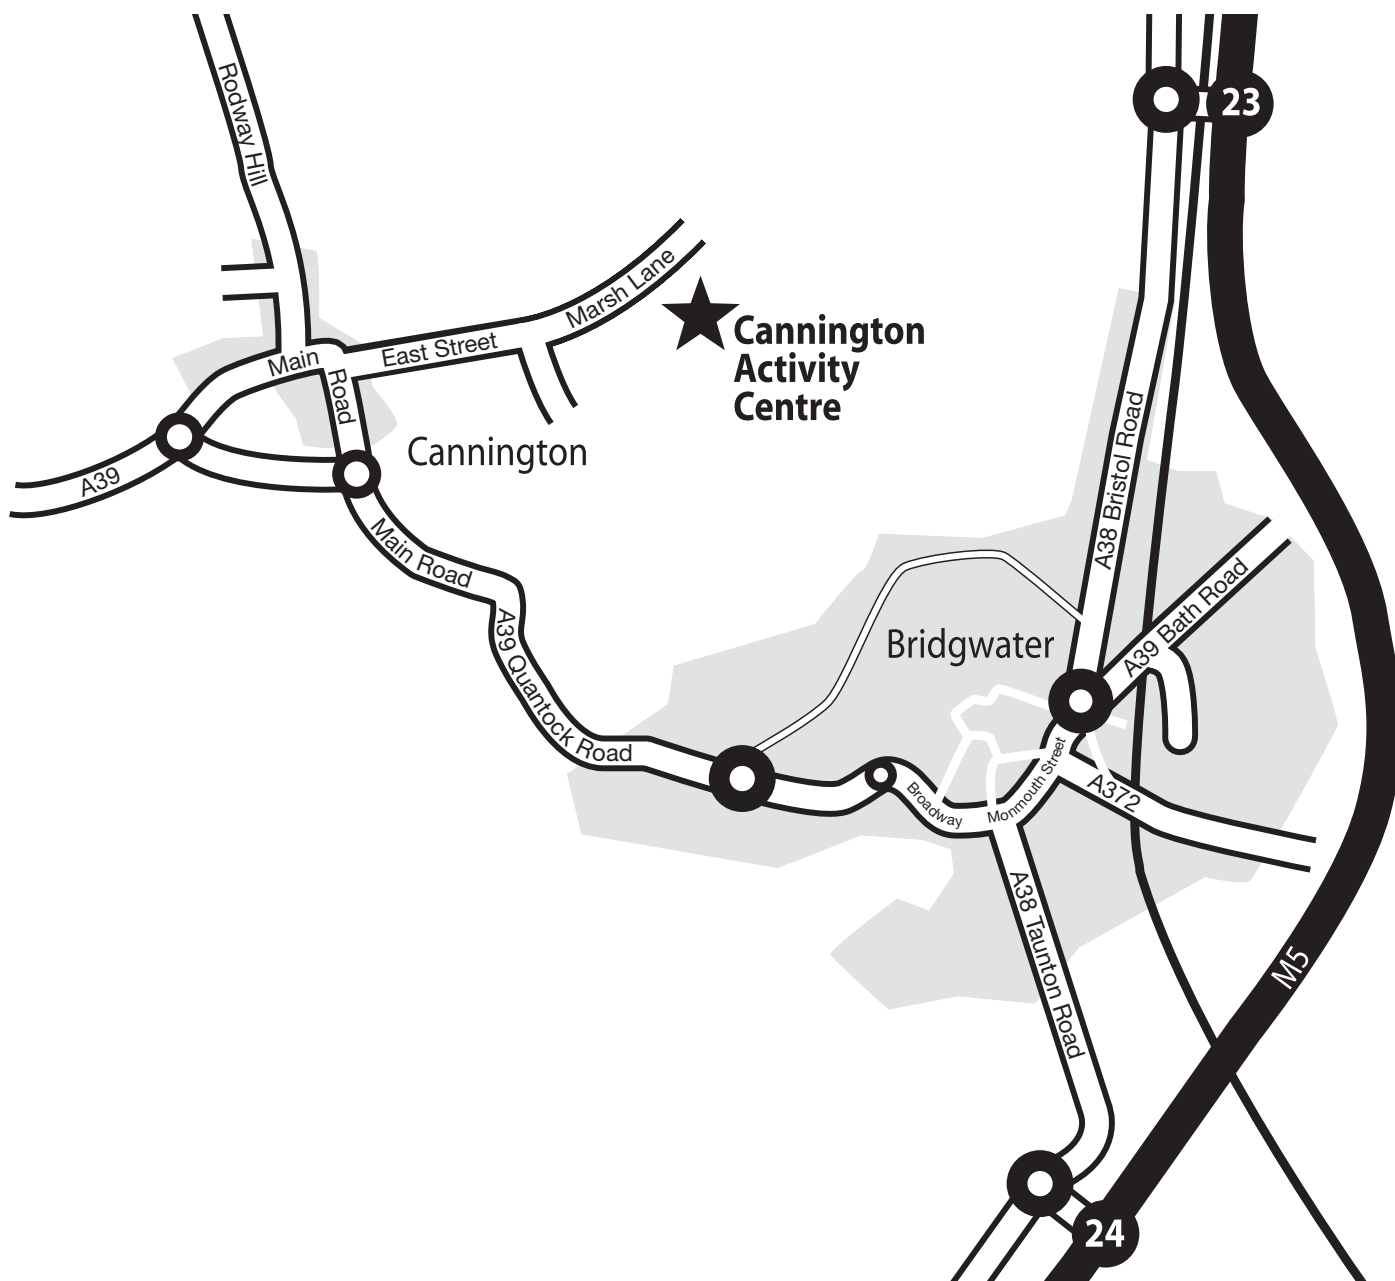

HOW TO FIND US AT CANNINGTON ACTIVITY CENTRE

BRIDGWATER
COLLEGE

We are 15-20 minutes from the M5 junction 23 or junction 24,
off the A39 Bridgwater to Minehead road.

Bridgwater College
Cannington Activity Centre, Marsh Lane,
Cannington, Somerset TA5 2HZ